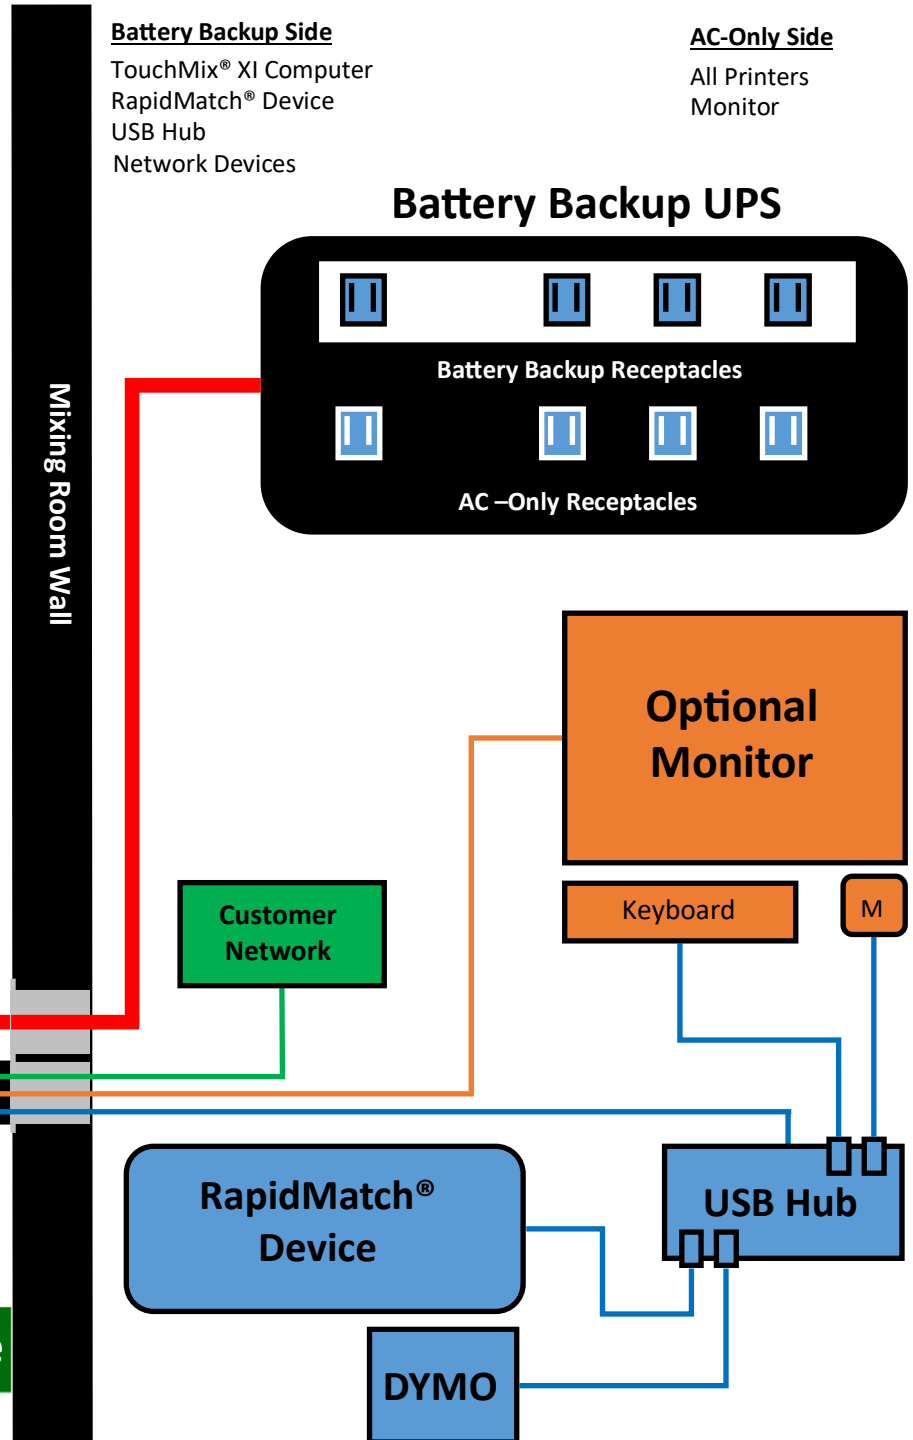

1. USB Port
2. Power
3. USB Backup Drive
4. USB Extension
5. HDMI (Optional)
6. Network Cable
7. USB Scale Port
8. Serial Scale Port
9. Conduit
10. Safety Switch
11. Wireless USB Port

- USB —
- HDMI Video —
- Network Cable —
- Scale Cable —
- Power —

## TouchMix® XI Connection Diagram for USB Scale

(The PPG Help Desk and CSSS Team does not support wireless networks)

1. USB Port
2. Power
3. USB Backup Drive
4. USB Extension
5. HDMI (Optional)
6. Network Cable
7. USB Scale Port
8. Serial Scale Port
9. Conduit
10. Safety Switch
11. Wireless USB Port

- USB —
- HDMI Video —
- Network Cable —
- Scale Data Cable —
- Power —

### AC-Only Side

Monitor  
 All Printers  
 Network Devices