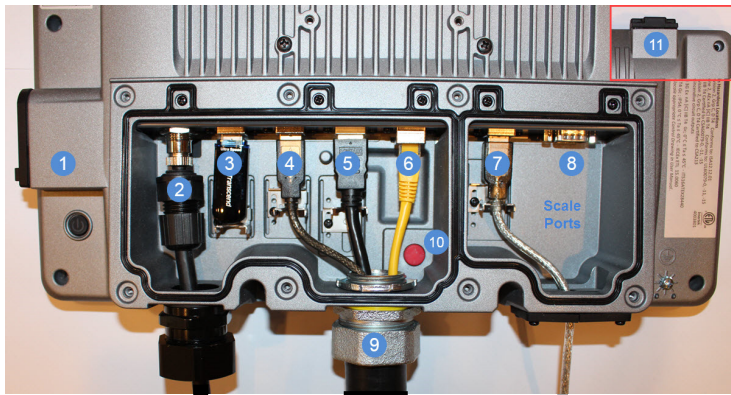

1. USB Port
2. Power
3. USB Backup Drive
4. USB Extension
5. HDMI (Optional)
6. Network Cable
7. USB Scale Port
8. Serial Scale Port
9. Conduit
10. Safety Switch
11. Wireless USB Port

- USB —
- HDMI Video —
- Network Cable —
- Scale Cable —
- Power —

## TouchMix® XI Connection Diagram for USB Scale

(The PPG Help Desk and CSSS Team does not support wireless networks)

1. USB Port
2. Power
3. USB Backup Drive
4. USB Extension
5. HDMI (Optional)
6. Network Cable
7. USB Scale Port
8. Serial Scale Port
9. Conduit
10. Safety Switch
11. Wireless USB Port