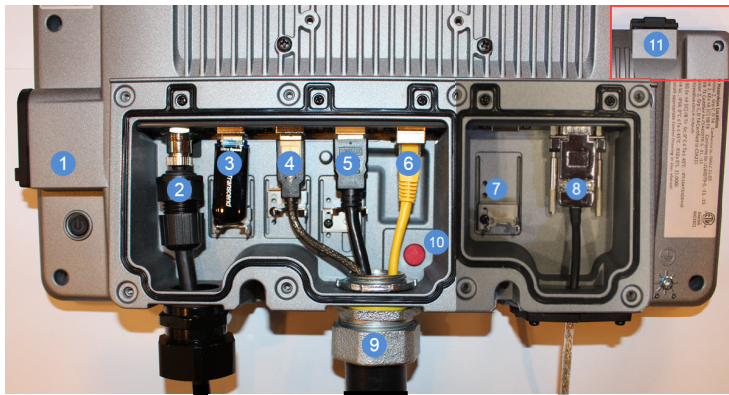

1. USB Port
2. Power
3. USB Backup Drive
4. USB Extension
5. HDMI (Optional)
6. Network Cable
7. USB Scale Port
8. Serial Scale Port
9. Conduit
10. Safety Switch
11. Wireless USB Port

- USB —
- HDMI Video —
- Network Cable —
- Scale Cable —
- Power —

## TouchMix® XI Connection Diagram for USB Scale

(The PPG Help Desk and CSSS Team does not support wireless networks)

1. USB Port
2. Power
3. USB Backup Drive
4. USB Extension
5. HDMI (Optional)
6. Network Cable
7. USB Scale Port
8. Serial Scale Port
9. Conduit
10. Safety Switch
11. Wireless USB Port